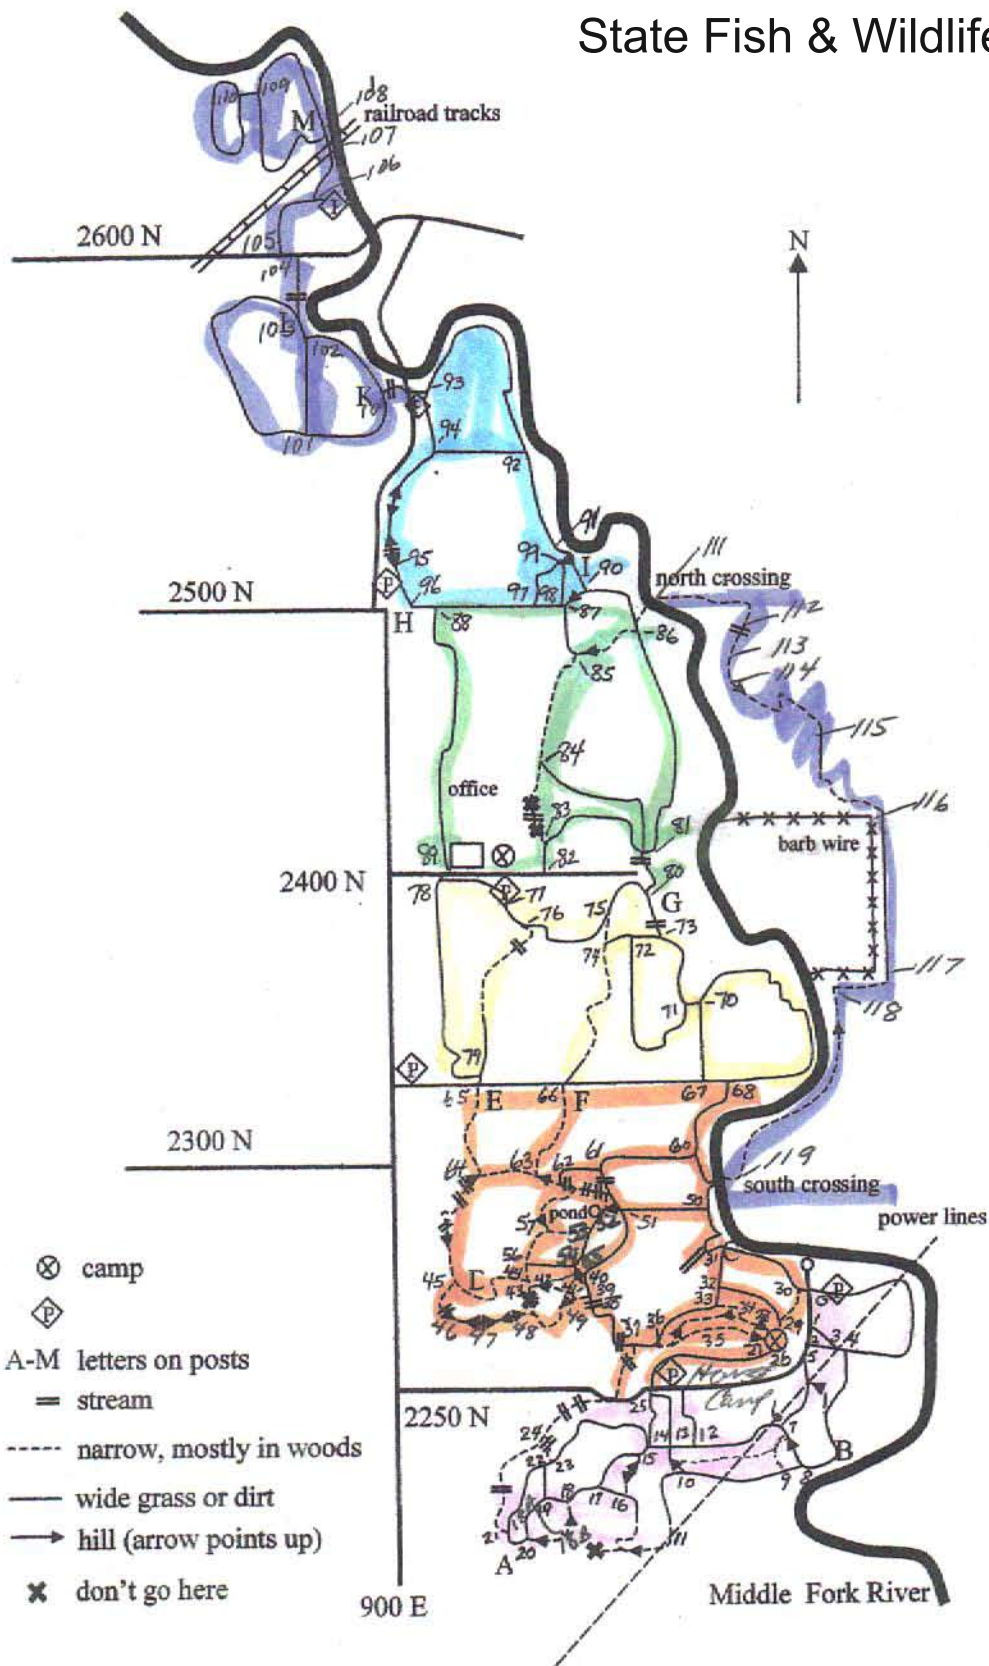

# Middle Fork State Fish & Wildlife Area

- ⊗ camp
- ◇ post
- A-M letters on posts
- = stream
- narrow, mostly in woods
- wide grass or dirt
- hill (arrow points up)
- × don't go here